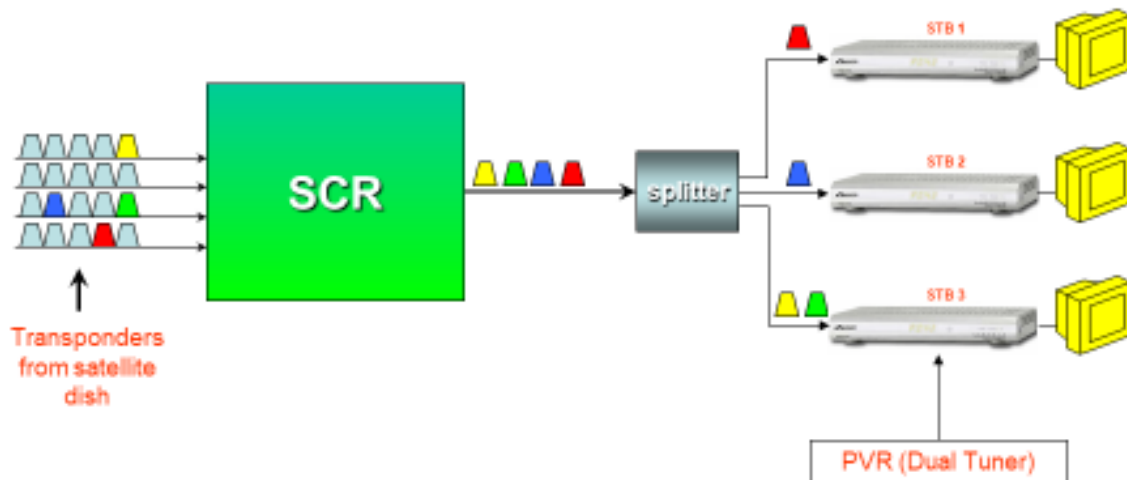

New Astro : MSW Single Cable Router (SCR)