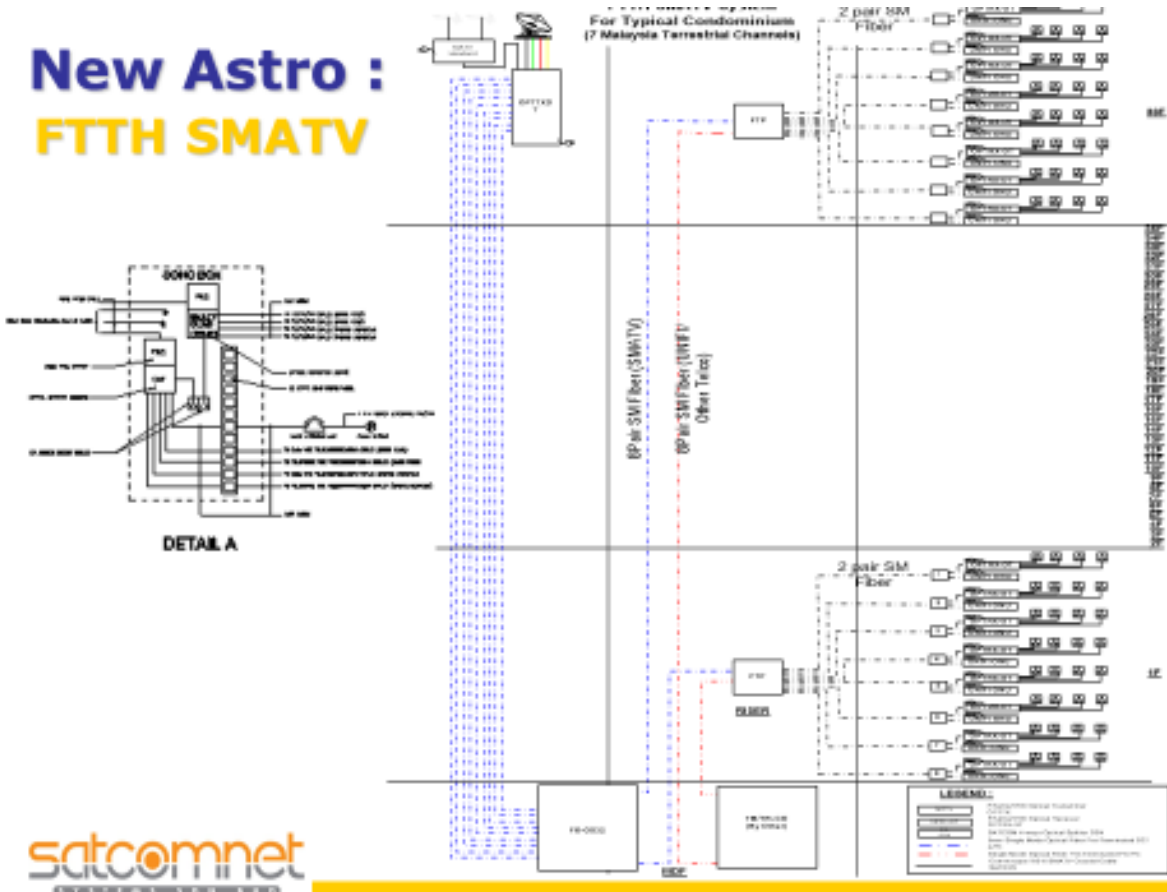

New Astro : FTTH SMATV