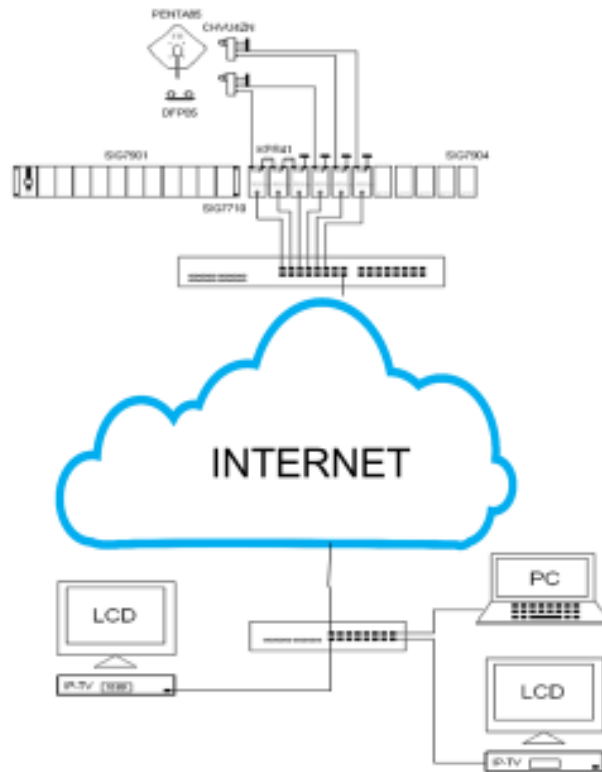

New Astro :

IPTV

MaxisNet / TimesDotCom

satcomnet

New Astro :

Multiswitches

- Switch multiple IF using voltage on multiple cables
- Switch multiple satellites using DiSEqC

IF-1 : Vertical Low (VL) : 14V

IF-2 : Horizontal Low (HL) : 18V

IF-3 : Vertical High (VH) : 14V + 22KHz

IF-4 : Horizontal High (HH) : 18V + 22KHz

satcomnet