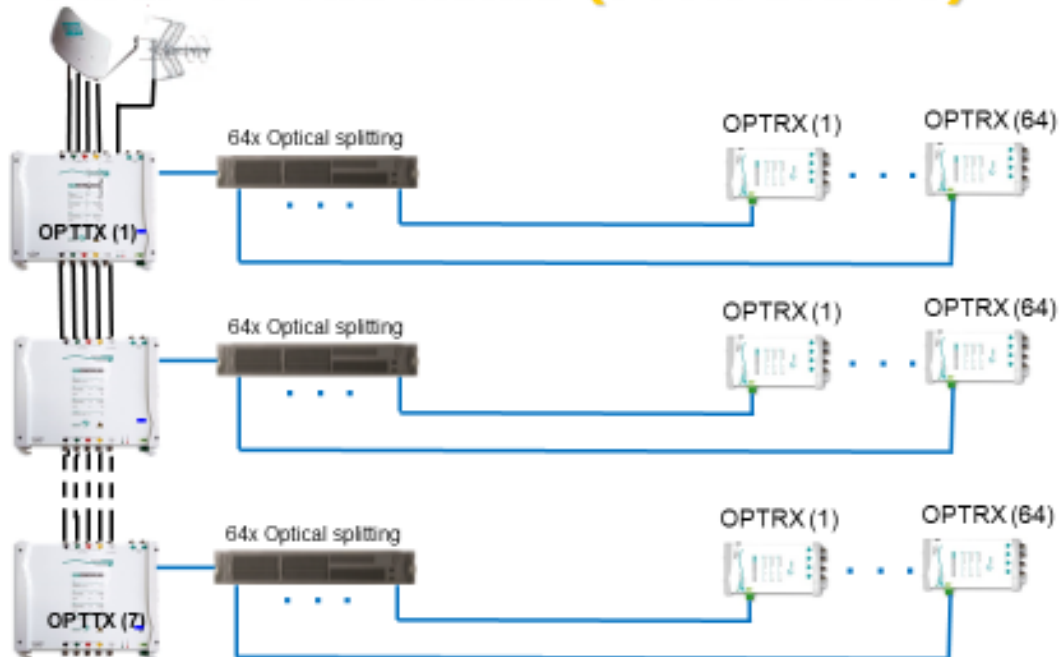

# New Astro : Fiber-To-The-Home (FTTH SMATV)

7TX x 64RX x 4 = 1792 Outlets