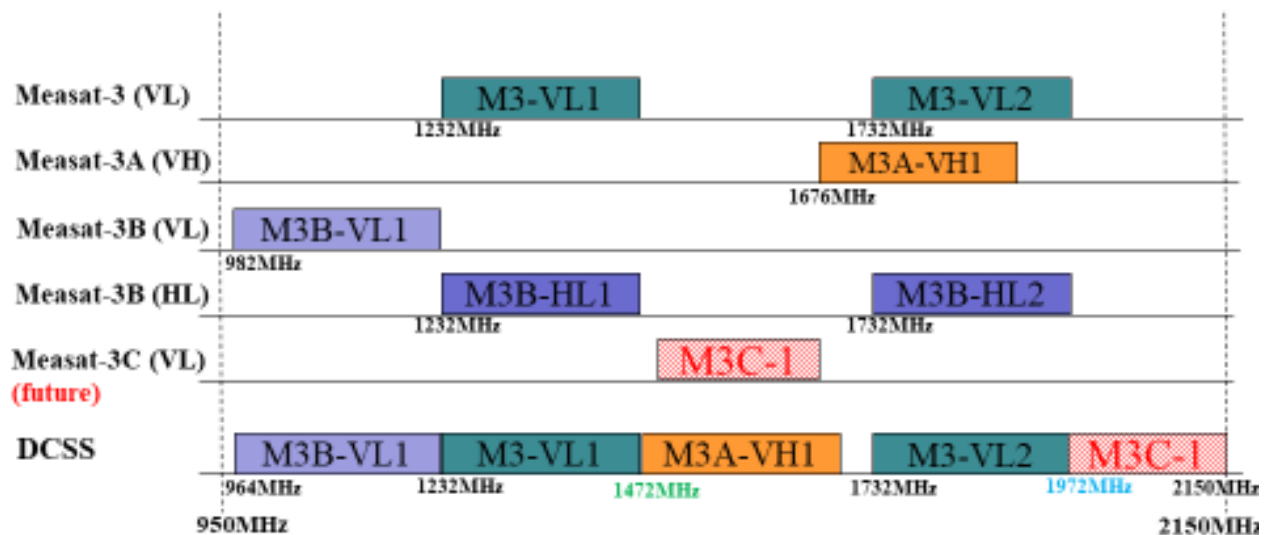

New Astro :

Digital Channel Stacking Switch (DCSS)

- Converts multiple IF channels to single IF for distribution over one cable
- Max 30 channels (40MHz bandwidth)
- Change of any frequency will affect the service in the affected frequency

New Astro :

Digital Channel Stacking Switch (DCSS)

New Astro : DCSS (update 1/12/16)

No	Satellite	Universal RF Frequency	Polarity	LO	Modulation	FEC	L-Band	DCSS IF Freq
1	M3B	10732	VL	9750	DVB-S2	3/5	982	982
2	M3B	10772	VL	9750	DVB-S	7/8	1022	1022
3	M3B	10812	VL	9750	DVB-S2	3/5	1062	1062
4	M3B	10852	VL	9750	DVB-S2	3/5	1102	1102
5	M3B	10892	VL	9750	DVB-S	7/8	1142	1142
6	M3B	10932	VL	9750	DVB-S2	3/5	1182	1182
7	M3	10982	VL	9750	DVB-S	3/4	1232	1232
8	M3	11022	VL	9750	DVB-S	7/8	1272	1272
9	M3	11062	VL	9750	DVB-S	7/8	1312	1312
10	M3	11102	VL	9750	DVB-S	7/8	1352	1352
11	M3	11142	VL	9750	DVB-S	7/8	1392	1392
12	M3	11182	VL	9750	DVB-S	7/8	1432	1432
13	M3A	12276	VH	10600	DVB-S2	3/5	1676	1472
14	M3A	12316	VH	10600	DVB-S2	3/5	1716	1512
15	M3A	12356	VH	10600	DVB-S2	3/5	1756	1552
16	M3A	12396	VH	10600	DVB-S2	3/5	1796	1592
17	M3A	12436	VH	10600	DVB-S2	3/5	1836	1632
18	M3A	12476	VH	10600	DVB-S2	3/5	1876	1672
19	M3	11482	VL	9750	DVB-S	7/8	1732	1732
20	M3	11522	VL	9750	DVB-S	7/8	1772	1772
21	M3	11562	VL	9750	DVB-S	7/8	1812	1812
22	M3	11602	VL	9750	DVB-S	7/8	1852	1852
23	M3	11642	VL	9750	DVB-S	7/8	1892	1892
24	M3	11682	VL	9750	DVB-S	7/8	1932	1932

New Astro : DCSS