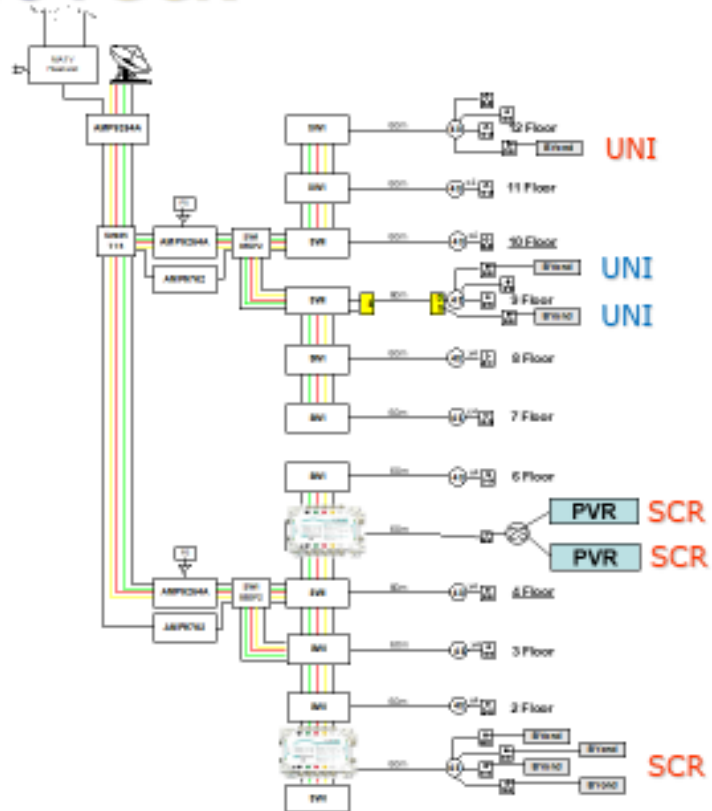

New Astro : SCR