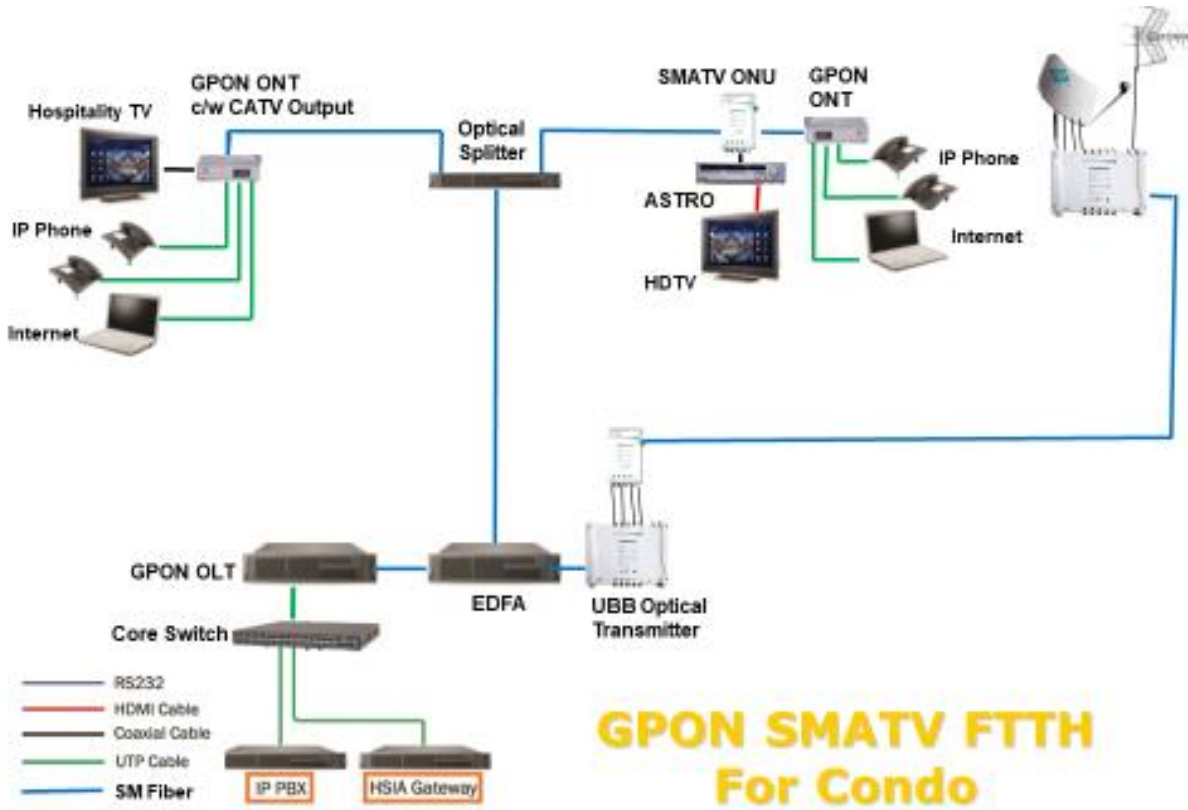

# New Astro : SCR

# New Astro : Fiber-To-The-Home (FTTH SMATV)

7TX x 64RX x 4 = 1792 Outlets