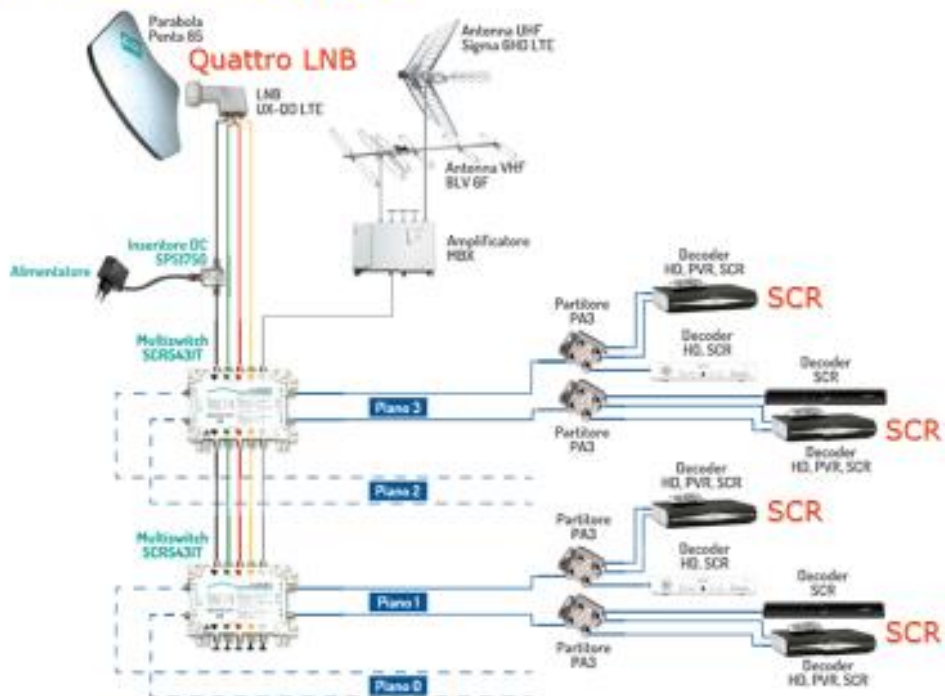

New Astro : SCR