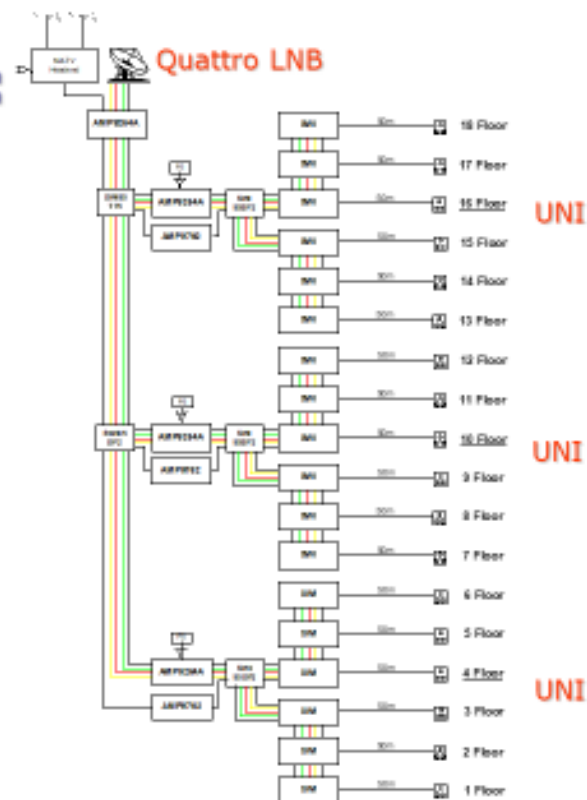

New Astro :

Multiswitches

New Astro :

MSW Single Cable Router (SCR)

- Allow 4x STB or 2x PVR to be connected by a single cable
- Output 16 user band frequency
- Support 4 Astro User band frequency (1210MHz, 1420MHz, 1680MHz & 2040MHz)
- Adjustable SAT (12-6dB) & TV (12dB) gain
- Very low insertion loss of 1dB
- Standard colour coding for easy installation