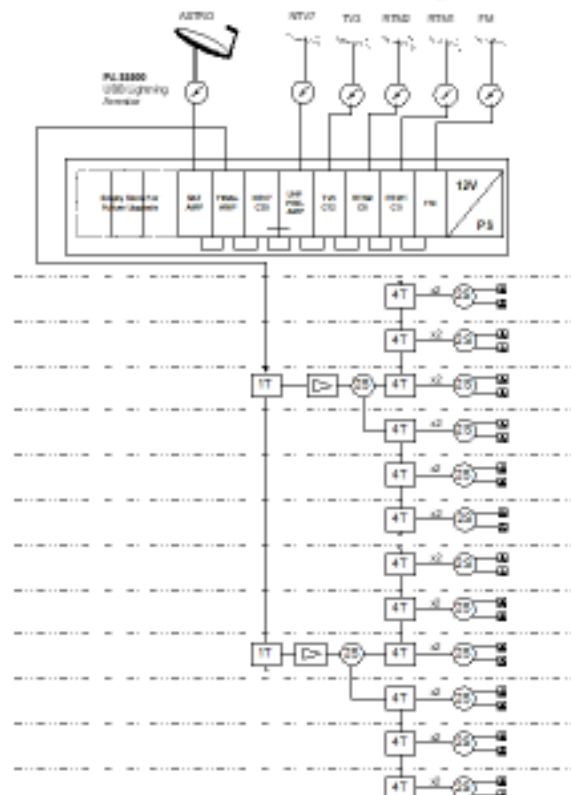

Old Astro :

Single Cable UBB SMATV (SMATV)

1. 1 RF + 1 IF
2. 47–862Mhz + 950-2150MHz
3. UBB Amplifier (47-2150MHz)
4. Passive Taps & Splitters

satcomnet

Single Cable UBB SMATV (SMATV)

Old Astro :

satcomnet